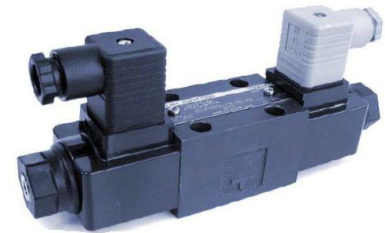

CENTRAL HYDRAULICS INC.

•Daytona Beach •Cocoa •Leesburg •Ocala •Tampa 1-800-264-9571

Directional Control Valves

T = Tank
 P = Pressure
 A & B = Work Ports

*Flow path when de-energized is box between letters.

YUKEN

Din

Wirebox

12v - 24v - 110v - 220v
 D01 - D03 - D05 - etc...

**We can interchange
 Vickers, Parker, Rexroth,
 Nachi, Northman, etc..**

Single Coil 2 Position

Double Coil 3 Position