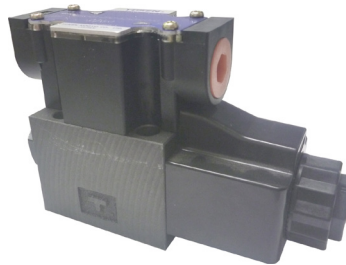

CENTRAL HYDRAULICS INC.

•Daytona Beach •Cocoa •Leesburg •Ocala •Tampa 1-800-264-9571

Directional Control Valves

T = Tank
 P = Pressure
 A & B = Work Ports

*Flow path when de-energized is box between letters.

YUKEN

Din

Wirebox

12v - 24v - 110v - 220v
 D01 - D03 - D05 - etc...

**We can interchange
 Vickers, Parker, Rexroth,
 Nachi, Northman, etc..**

Single Coil 2 Position

Double Coil 3 Position