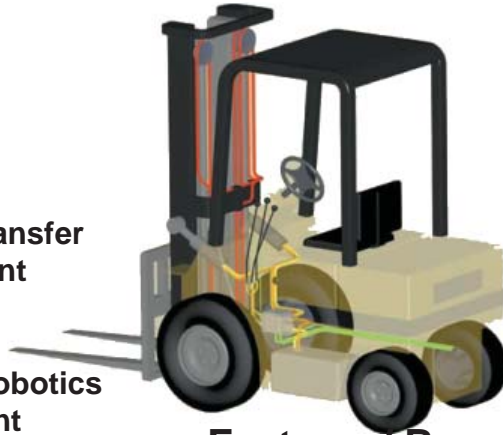

### Constant Pressure Hose

#### Applications

- Forklift
- Construction
- General Hydraulics
- Chemical and Gas Transfer
- Agricultural Equipment
- Material Handling
- Freezer Applications
- Machine Tools and Robotics
- Lubrication Equipment
- Mobile Equipment
- Portable Hydraulic Tools

#### Cold Temperature:

Synflex 30CT exceeds SAE 100r18 and is designed for a wider temperature range, -65°F to 200°F (-54°C to 94°C), making it a perfect fit for all your hydraulic 3,000 psi needs, including freezer applications.