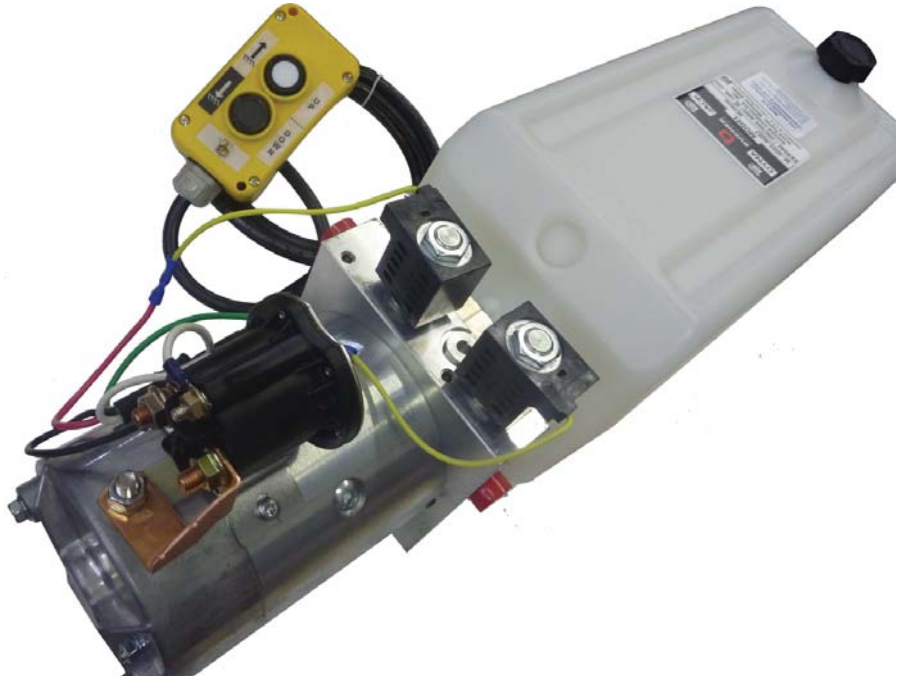

## HYDRAULIC POWER UNITS

### Double-Power Unit

•M313-0147

Monarch M3551-0257  
12v Power Up/Power Down Unit

2100#/1800# with Remote Control  
3gal Polytank

Monarch M313-0147  
12v DC Manual Power-Up/Gravity Down

for Tommy Gate  
Small profile  
12v Tailgate Lift Power Unit