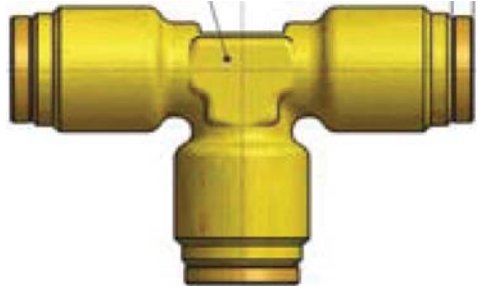

# CENTRAL HYDRAULICS INC.

•Daytona Beach •Cocoa •Leesburg •Ocala •Tampa 1-800-264-9571

## DOT Air Brake Fittings

### BRASS FITTINGS

“Push - To - Connect”

Part #	Tube O.D.
AQ64-DOT-4	1/4"
AQ64-DOT-6	3/8"
AQ64-DOT-8	1/2"

Part #	Tube O.D.
AQ62-DOT-4	1/4"
AQ62-DOT-6	3/8"
AQ62-DOT-8	1/2"

Part #	Tube O.D.	Thread
AQ69-DOTS-4X2	1/4"	1/8"
AQ69-DOTS-4X4	1/4"	1/4"
AQ69-DOTS-4X6	1/4"	3/8"
AQ69-DOTS-6X2	3/8"	1/8"
AQ69-DOTS-6X4	3/8"	1/4"
AQ69-DOTS-6X6	3/8"	3/8"
AQ69-DOTS-6X8	3/8"	1/2"
AQ69-DOTS-8X4	1/2"	1/4"
AQ69-DOTS-8X6	1/2"	3/8"
AQ69-DOTS-8X8	1/2"	1/2"
AQ69-DOTS-10X8	5/8"	1/2"

Part #	Tube O.D.	Thread
AQ68-DOTS-4X2	1/4"	1/8"
AQ68-DOTS-4X4	1/4"	1/4"
AQ68-DOTS-6X4	3/8"	1/4"
AQ68-DOTS-6X6	3/8"	3/8"
AQ68-DOTS-6X8	3/8"	1/2"
AQ68-DOTS-8X4	1/2"	1/4"
AQ68-DOTS-8X6	1/2"	3/8"
AQ68-DOTS-8X8	1/2"	1/2"
AQ68-DOTS-10X6	5/8"	3/8"
AQ68-DOTS-10X8	5/8"	1/2"