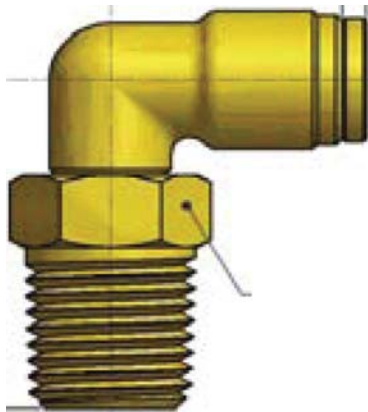

## DOT Air Brake Fittings

### BRASS FITTINGS

“Push - To - Connect”

Part #	Tube O.D.
AQ64-DOT-4	1/4"
AQ64-DOT-6	3/8"
AQ64-DOT-8	1/2"

Part #	Tube O.D.
AQ62-DOT-4	1/4"
AQ62-DOT-6	3/8"
AQ62-DOT-8	1/2"

Part #	Tube O.D.	Thread
AQ69-DOTS-4X2	1/4"	1/8"
AQ69-DOTS-4X4	1/4"	1/4"
AQ69-DOTS-4X6	1/4"	3/8"
AQ69-DOTS-6X2	3/8"	1/8"
AQ69-DOTS-6X4	3/8"	1/4"
AQ69-DOTS-6X6	3/8"	3/8"
AQ69-DOTS-6X8	3/8"	1/2"
AQ69-DOTS-8X4	1/2"	1/4"
AQ69-DOTS-8X6	1/2"	3/8"
AQ69-DOTS-8X8	1/2"	1/2"
AQ69-DOTS-10X8	5/8"	1/2"

Part #	Tube O.D.	Thread
AQ68-DOTS-4X2	1/4"	1/8"
AQ68-DOTS-4X4	1/4"	1/4"
AQ68-DOTS-6X4	3/8"	1/4"
AQ68-DOTS-6X6	3/8"	3/8"
AQ68-DOTS-6X8	3/8"	1/2"
AQ68-DOTS-8X4	1/2"	1/4"
AQ68-DOTS-8X6	1/2"	3/8"
AQ68-DOTS-8X8	1/2"	1/2"
AQ68-DOTS-10X6	5/8"	3/8"
AQ68-DOTS-10X8	5/8"	1/2"