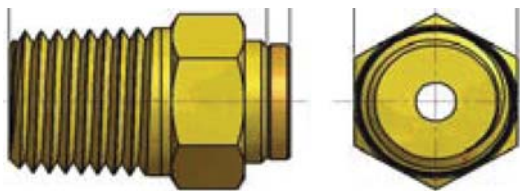

## DOT Air Brake Fittings

### BRASS FITTINGS

“Push - To - Connect”

Part #	Tube O.D.
AQ64-DOT-4	1/4"
AQ64-DOT-6	3/8"
AQ64-DOT-8	1/2"

Part #	Tube O.D.
AQ62-DOT-4	1/4"
AQ62-DOT-6	3/8"
AQ62-DOT-8	1/2"

Part #	Tube O.D.	Thread
AQ69-DOTS-4X2	1/4"	1/8"
AQ69-DOTS-4X4	1/4"	1/4"
AQ69-DOTS-4X6	1/4"	3/8"
AQ69-DOTS-6X2	3/8"	1/8"
AQ69-DOTS-6X4	3/8"	1/4"
AQ69-DOTS-6X6	3/8"	3/8"
AQ69-DOTS-6X8	3/8"	1/2"
AQ69-DOTS-8X4	1/2"	1/4"
AQ69-DOTS-8X6	1/2"	3/8"
AQ69-DOTS-8X8	1/2"	1/2"
AQ69-DOTS-10X8	5/8"	1/2"

Part #	Tube O.D.	Thread
AQ68-DOTS-4X2	1/4"	1/8"
AQ68-DOTS-4X4	1/4"	1/4"
AQ68-DOTS-6X4	3/8"	1/4"
AQ68-DOTS-6X6	3/8"	3/8"
AQ68-DOTS-6X8	3/8"	1/2"
AQ68-DOTS-8X4	1/2"	1/4"
AQ68-DOTS-8X6	1/2"	3/8"
AQ68-DOTS-8X8	1/2"	1/2"
AQ68-DOTS-10X6	5/8"	3/8"
AQ68-DOTS-10X8	5/8"	1/2"